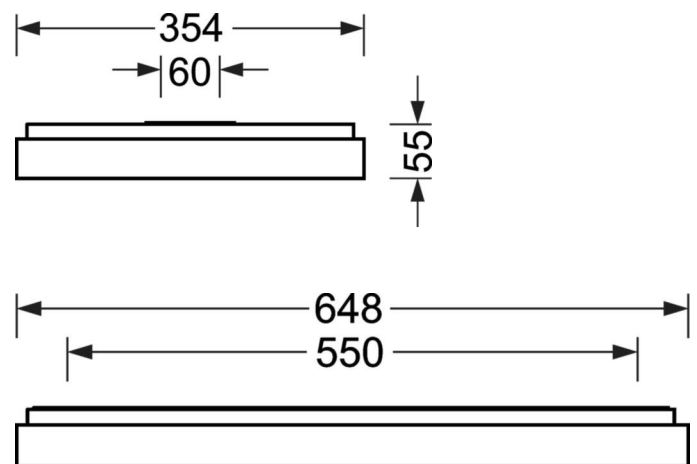

## LIGHTING TECHNOLOGY

Placement	LED, Colour rendering/Light colour CRI $\geq$ 80 / 4000K
Colour tolerance (MacAdam)	3SDCM
Photobiological safety (Luminaire)	RG0
Nominal luminous flux/switching steps	2600lm/20W, 2300lm/17W, 1900lm/14W, 1600lm/11W
LED service life	100000h L80/B10 (Tq 25°C), 50000h L90/B50 (Tq 25°C)
Luminaire luminous efficiency	141lm/W-132lm/W
UGR lat./long.	18.5 / 18.7 (20W)

## MECHANICS

Housing colour	traffic white RAL 9016
Dimensions (LxWxDxH)	648mm x 354mm x 55mm
Weight (net)	3.6kg
Cable entry KE (X/Y)	0mm/0mm
Type of installation	Wall mounting, Ceiling-mounted single installation

## Dimensions

---

L	648 mm	Length
B	354 mm	Width
H	55 mm	Height
A1	550 mm	Mounting distance single mounting
A4	60 mm	Mounting distance (width)
X	0 mm	Distance cable infeed to the center of the luminaire on the X-axis
Y	0 mm	Distance cable infeed to the center of the luminaire on the Y-axis