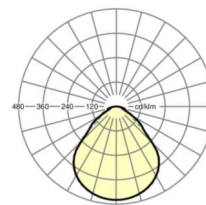

CHARACTERISTICS

Order number	65756024170
EAN number	4020863495573
Commodity code	94051190
Certification mark	IP 20, Protection class I, γ $65^\circ < 3000$ cd/m², ENEC10 VDE, F, Indoor, CE
Impact resistance (IK rating)	IK03
Ambient temperatur	ta 25°C
Warranty period	5 years
State funding programs	BEG - Federal funding for efficient buildings (valid only for Germany)

ELECTRICAL ENGINEERING

Controller	Electronic multi-lumen driver, 4-steps (1 pcs.)
System output	20W-11W
Mains voltage	230V/50Hz
Circuit breakers (inrush current)	45 pieces/B10, 73 pieces/B16, 71 pieces/C10, 113 pieces/C16
Energy efficiency class/light source	B

LIGHTING TECHNOLOGY

Placement	LED, Colour rendering/Light colour CRI $\geq$ 80 / 4000K
Colour tolerance (MacAdam)	3SDCM
Photobiological safety (Luminaire)	RG0
Nominal luminous flux/switching steps	2600lm/20W, 2300lm/17W, 1900lm/14W, 1600lm/11W
LED service life	100000h L80/B10 (Tq 25°C), 50000h L90/B50 (Tq 25°C)
Luminaire luminous efficiency	141lm/W-132lm/W
UGR lat./long.	18.5 / 18.7 (20W)

MECHANICS

Housing colour	traffic white RAL 9016
Dimensions (LxWxDxH)	648mm x 354mm x 55mm
Weight (net)	3.6kg
Cable entry KE (X/Y)	0mm/0mm
Type of installation	Wall mounting, Ceiling-mounted single installation

DEEP-LINK

<https://www.regiolux.de/en/article/65756024170>